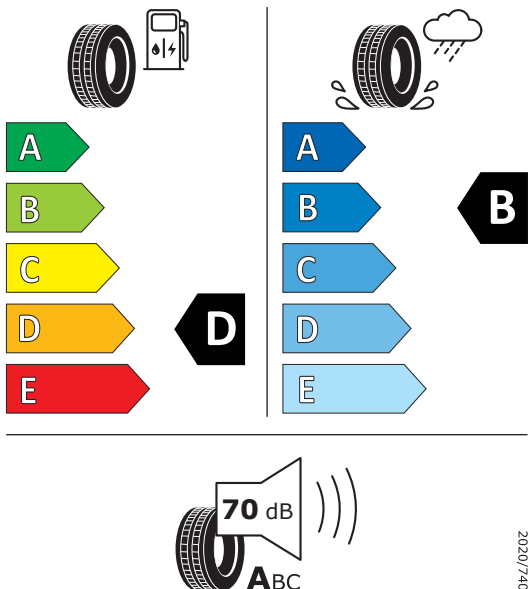

## Product Information Sheet Delegated Regulation (EU) 2020/740

Supplier name	PIRELLI
Commercial name	PZERO
Tyre type identifier	27879
Tyre size designation	255/35ZR20
Load-capacity index	97
Speed category symbol	(Y)
Fuel efficiency class	D
Wet grip class	B
External rolling noise class	A
External rolling noise value	70 dB
Severe snow tyre	No
Ice tyre	No
Date of start of production	09/17
Date of end of production	-
Load version	XL
Additional information	

PIRELLI 27877

285/30ZR20 (99Y) XL C1

## Product Information Sheet Delegated Regulation (EU) 2020/740

Supplier name	PIRELLI
Commercial name	PZERO
Tyre type identifier	27877
Tyre size designation	285/30ZR20
Load-capacity index	99
Speed category symbol	(Y)
Fuel efficiency class	D
Wet grip class	B
External rolling noise class	A
External rolling noise value	70 dB
Severe snow tyre	No
Ice tyre	No
Date of start of production	09/17
Date of end of production	-
Load version	XL
Additional information	

Information according to Regulation (EU) 2020/740:

Actual fuel savings and road safety depend heavily on the behaviour of drivers. Eco-driving can significantly reduce fuel consumption. Tyre pressure needs to be regularly checked to optimise fuel efficiency and wet grip. Stopping distances must always be respected.