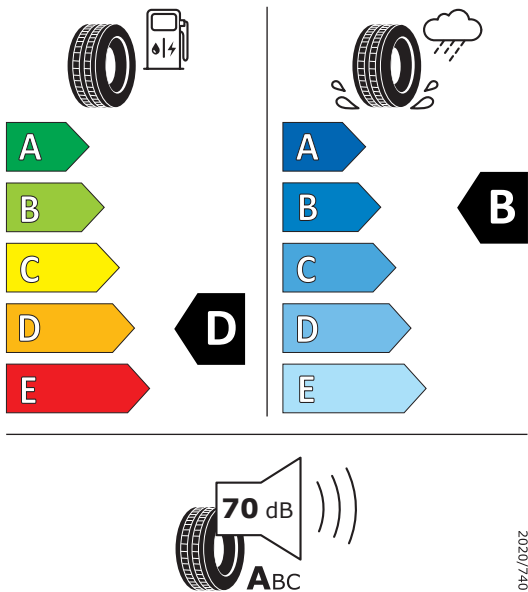

## Product Information Sheet Delegated Regulation (EU) 2020/740

Supplier name	PIRELLI
Commercial name	PZERO
Tyre type identifier	27879
Tyre size designation	255/35ZR20
Load-capacity index	97
Speed category symbol	(Y)
Fuel efficiency class	D
Wet grip class	B
External rolling noise class	A
External rolling noise value	70 dB
Severe snow tyre	No
Ice tyre	No
Date of start of production	09/17
Date of end of production	-
Load version	XL
Additional information	

PIRELLI 27877

285/30ZR20 (99Y) XL C1

## Product Information Sheet Delegated Regulation (EU) 2020/740

Supplier name	PIRELLI
Commercial name	PZERO
Tyre type identifier	27877
Tyre size designation	285/30ZR20
Load-capacity index	99
Speed category symbol	(Y)
Fuel efficiency class	D
Wet grip class	B
External rolling noise class	A
External rolling noise value	70 dB
Severe snow tyre	No
Ice tyre	No
Date of start of production	09/17
Date of end of production	-
Load version	XL
Additional information	

Information according to Regulation (EU) 2020/740:

Actual fuel savings and road safety depend heavily on the behaviour of drivers. Eco-driving can significantly reduce fuel consumption. Tyre pressure needs to be regularly checked to optimise fuel efficiency and wet grip. Stopping distances must always be respected.